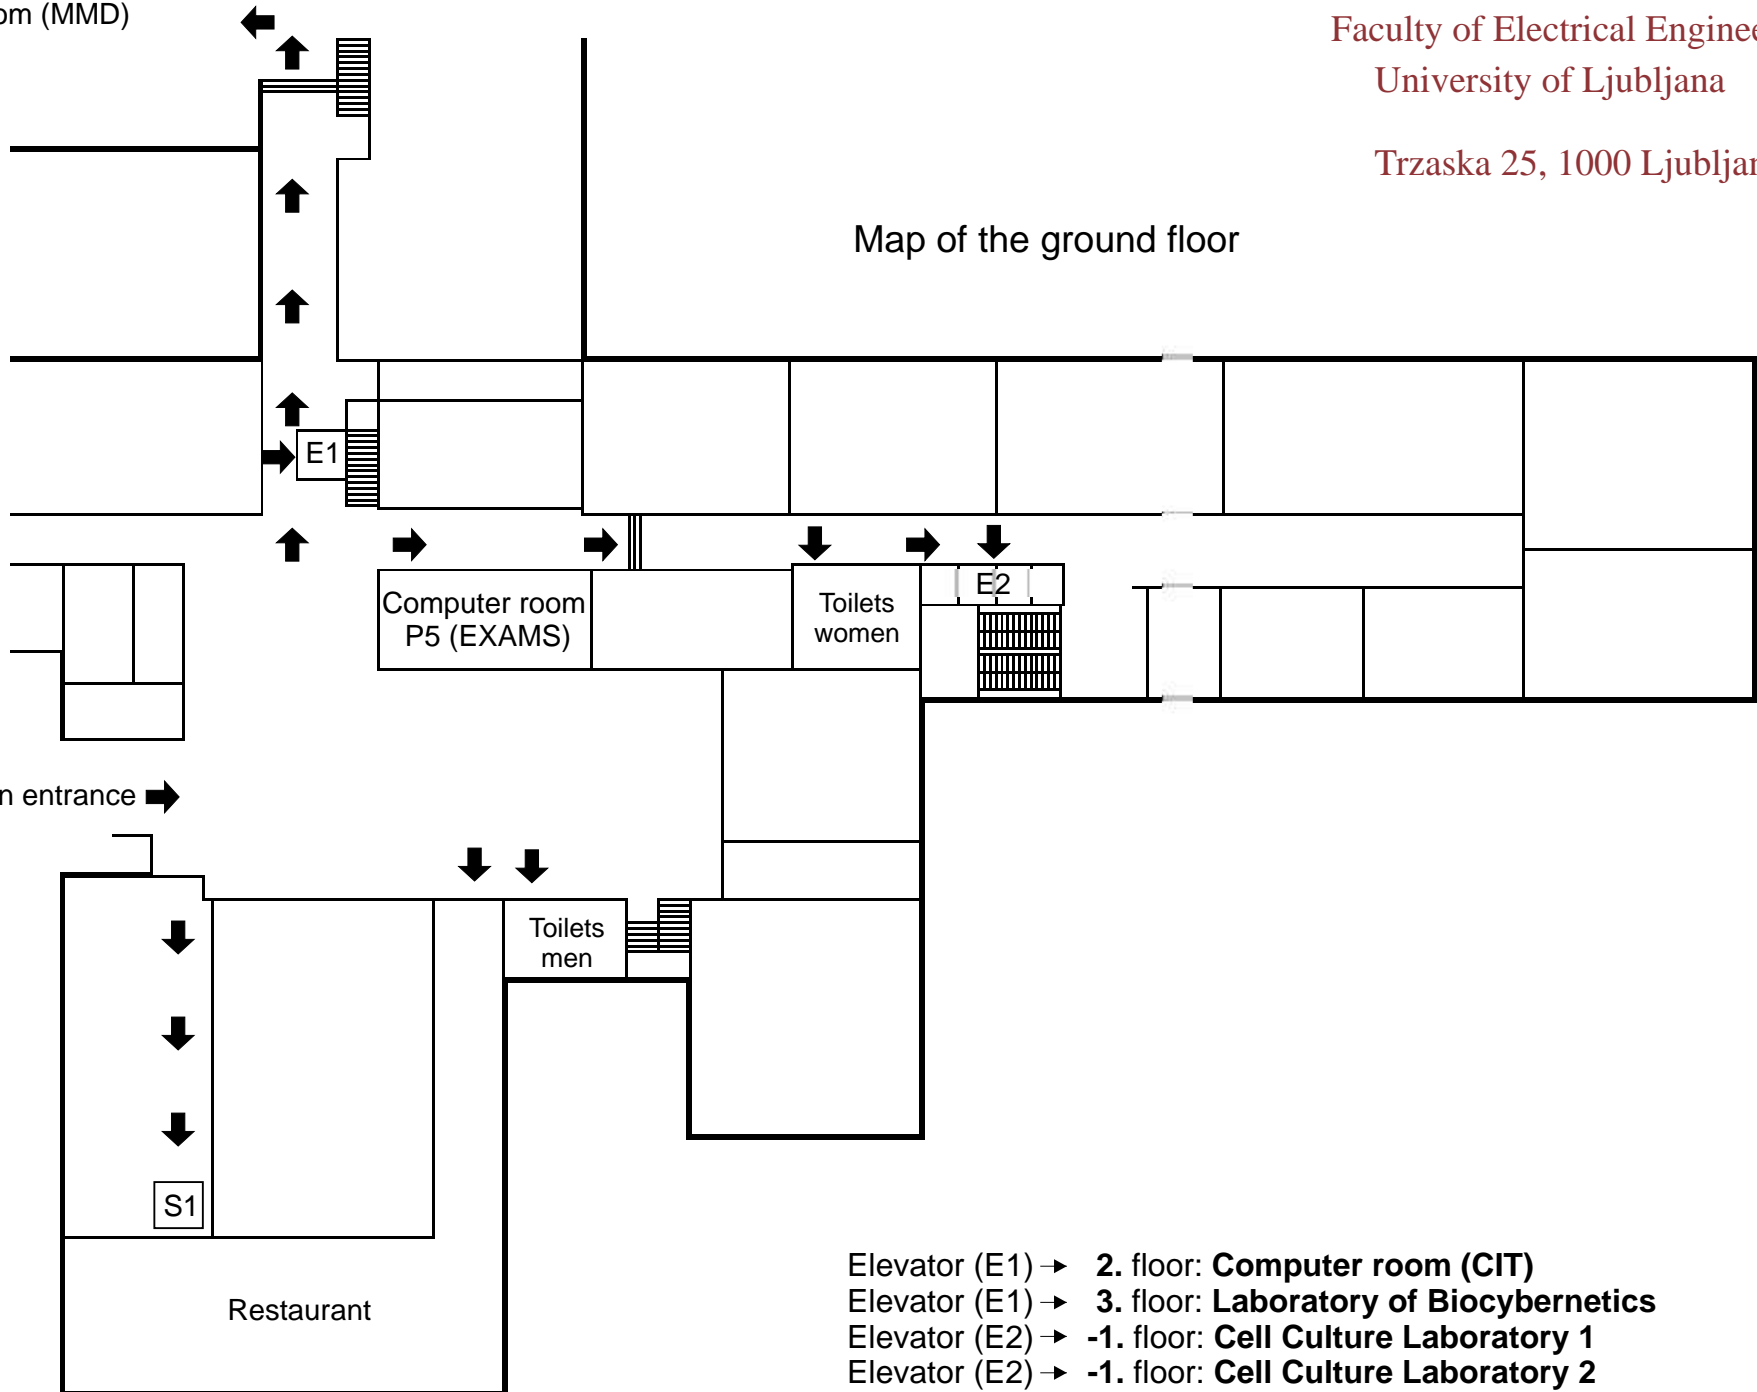

Lecture room (MMD)

Faculty of Electrical Engineering
University of Ljubljana

Trzaska 25, 1000 Ljubljana

Map of the ground floor

Main entrance →

- Elevator (E1) → 2. floor: **Computer room (CIT)**
- Elevator (E1) → 3. floor: **Laboratory of Biocybernetics**
- Elevator (E2) → -1. floor: **Cell Culture Laboratory 1**
- Elevator (E2) → -1. floor: **Cell Culture Laboratory 2**
- Stairs (S1) → -1. floor: **Microbiological Laboratory**
- Stairs (S1) → -1. floor: **Laboratory for Skin & BLM**